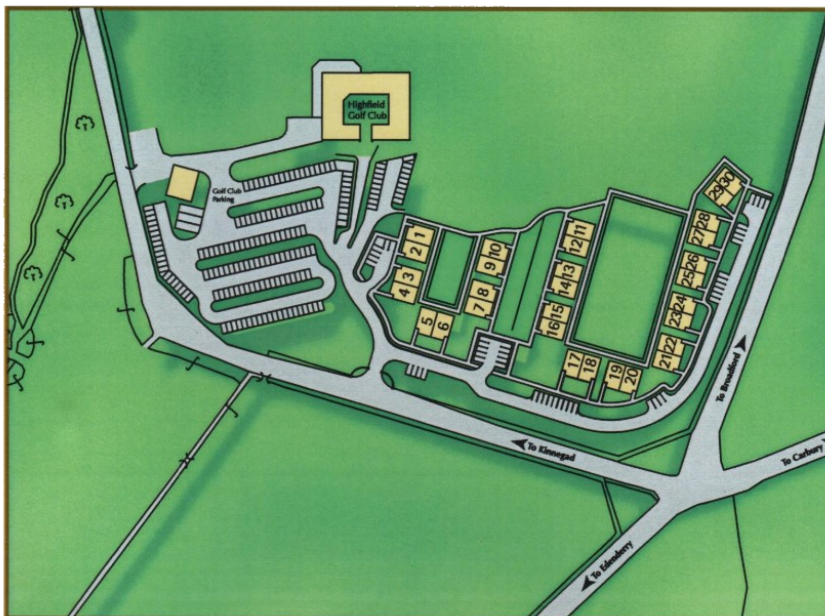

Entrance Hall	14'8" x 12'3"
with Hot Press	4.49m x 3.75m
Lounge	19' x 11'1"
	5.80m x 3.40m
Kitchen/Dining	15'4" x 14'8"
	4.69m x 4.49m
Bedroom 1	18'6" x 11'1"
	5.65m x 3.40m
Bathroom	8'10" x 6'6"
	2.69m x 2.00m

Bedroom 2	16'8" x 15'9"
	5.1m x 4.82m
En Suite	5'11" x 5'5"
	1.80m x 1.65m
Gallery	18'4" x 10'2"
	5.60m x 3.10m
En Suite	5'11" x 5'5"
	1.80m x 1.65m
Total Floor Area	120sq m/1,300 sq ft

Rear Elevation