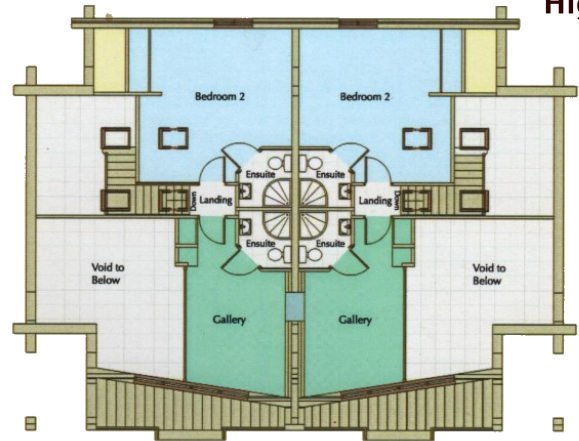

Floor Plans

Highfield

Entrance Hall	14'8" x 12'3"
with Hot Press	4.49m x 3.75m
Lounge	19' x 11'1"
	5.80m x 3.40m
Kitchen/Dining	15'4" x 14'8"
	4.69m x 4.49m
Bedroom 1	18'6" x 11'1"
	5.65m x 3.40m
Bathroom	8'10" x 6'6"
	2.69m x 2.00m