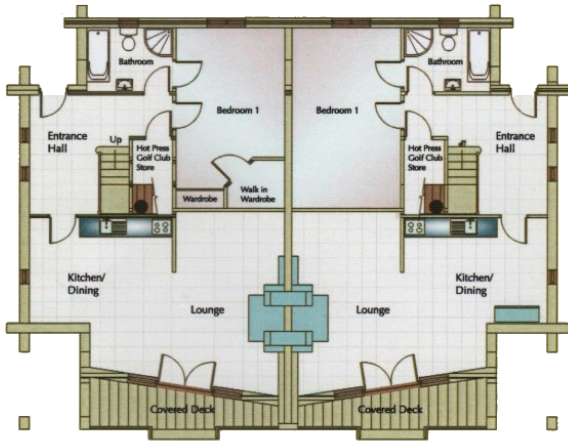

Floor Plans

Highfield

Entrance Hall	14'8" x 12'3"
with Hot Press	4.49m x 3.75m
Lounge	19' x 11'1"
	5.80m x 3.40m
Kitchen/Dining	15'4" x 14'8"
	4.69m x 4.49m
Bedroom 1	18'6" x 11'1"
	5.65m x 3.40m
Bathroom	8'10" x 6'6"
	2.69m x 2.00m